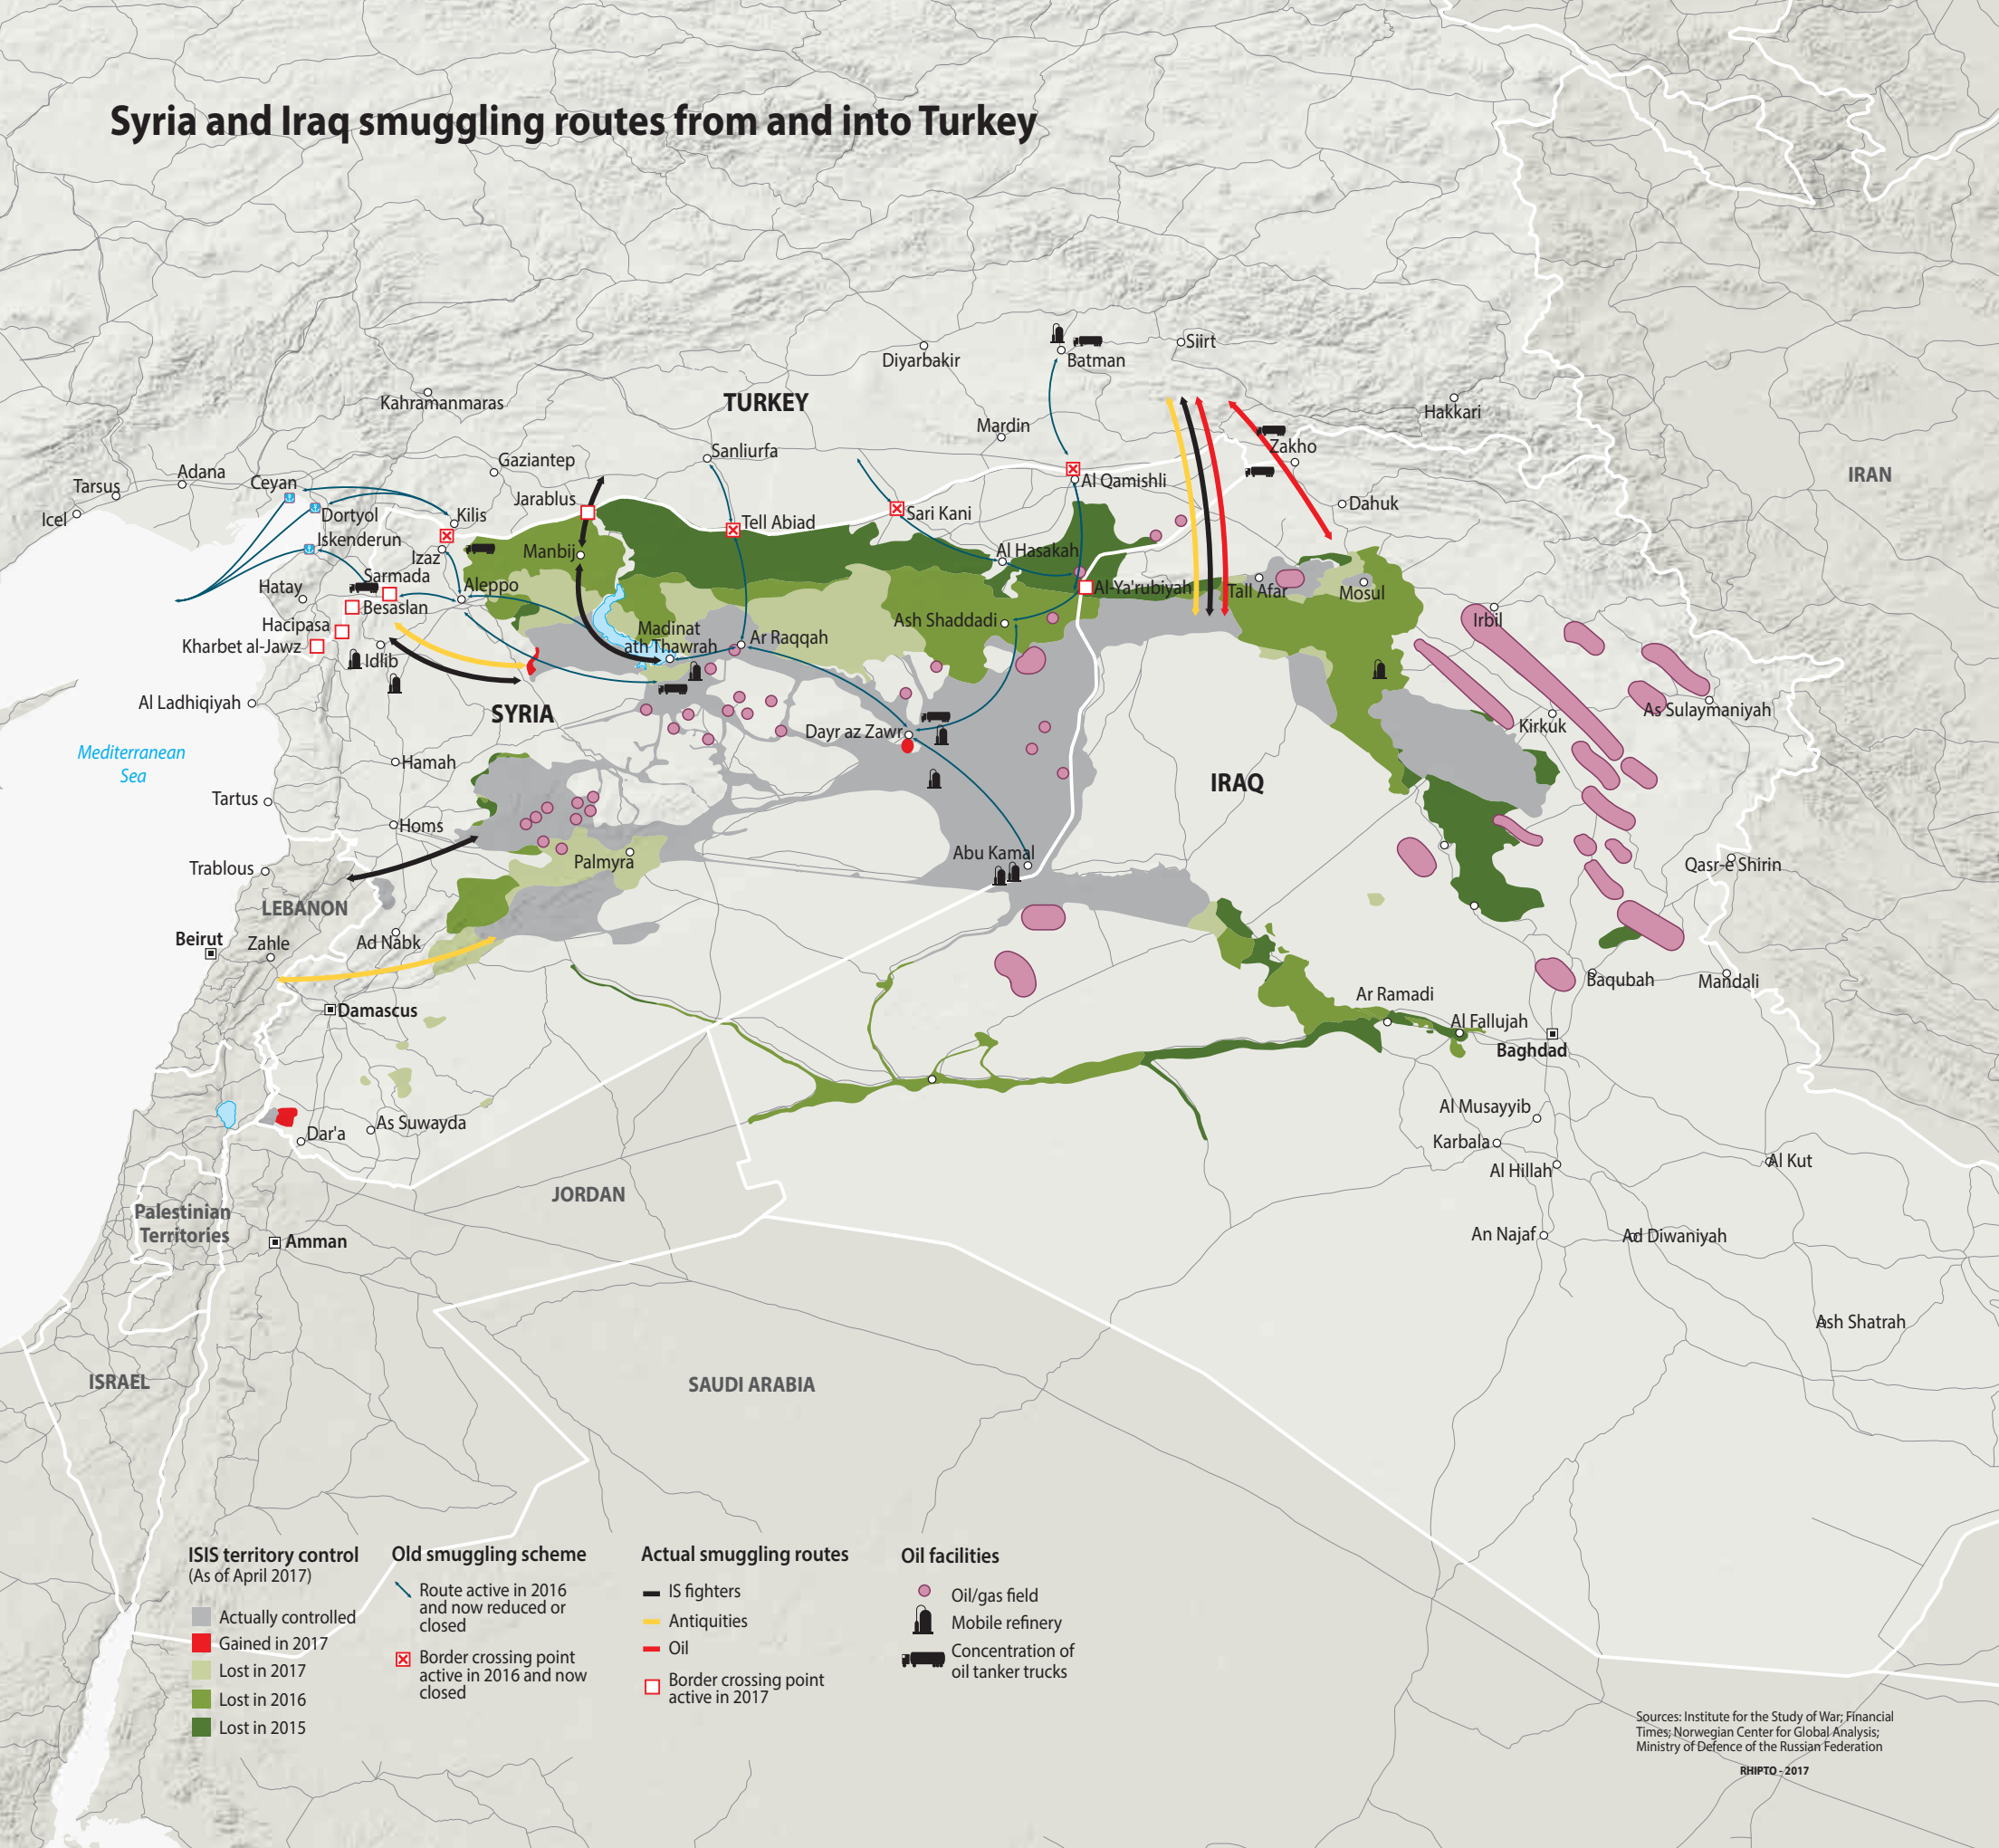

Syria and Iraq smuggling routes from and into Turkey

ISIS territory control (As of April 2017)

- Actually controlled
- Gained in 2017
- Lost in 2017
- Lost in 2016
- Lost in 2015

Old smuggling scheme

- Route active in 2016 and now reduced or closed
- ⊠ Border crossing point active in 2016 and now closed

Actual smuggling routes

- IS fighters
- Antiquities
- Oil
- ⊠ Border crossing point active in 2017

Oil facilities

- Oil/gas field
- 🏠 Mobile refinery
- 🚚 Concentration of oil tanker trucks

Sources: Institute for the Study of War; Financial Times; Norwegian Center for Global Analysis; Ministry of Defence of the Russian Federation